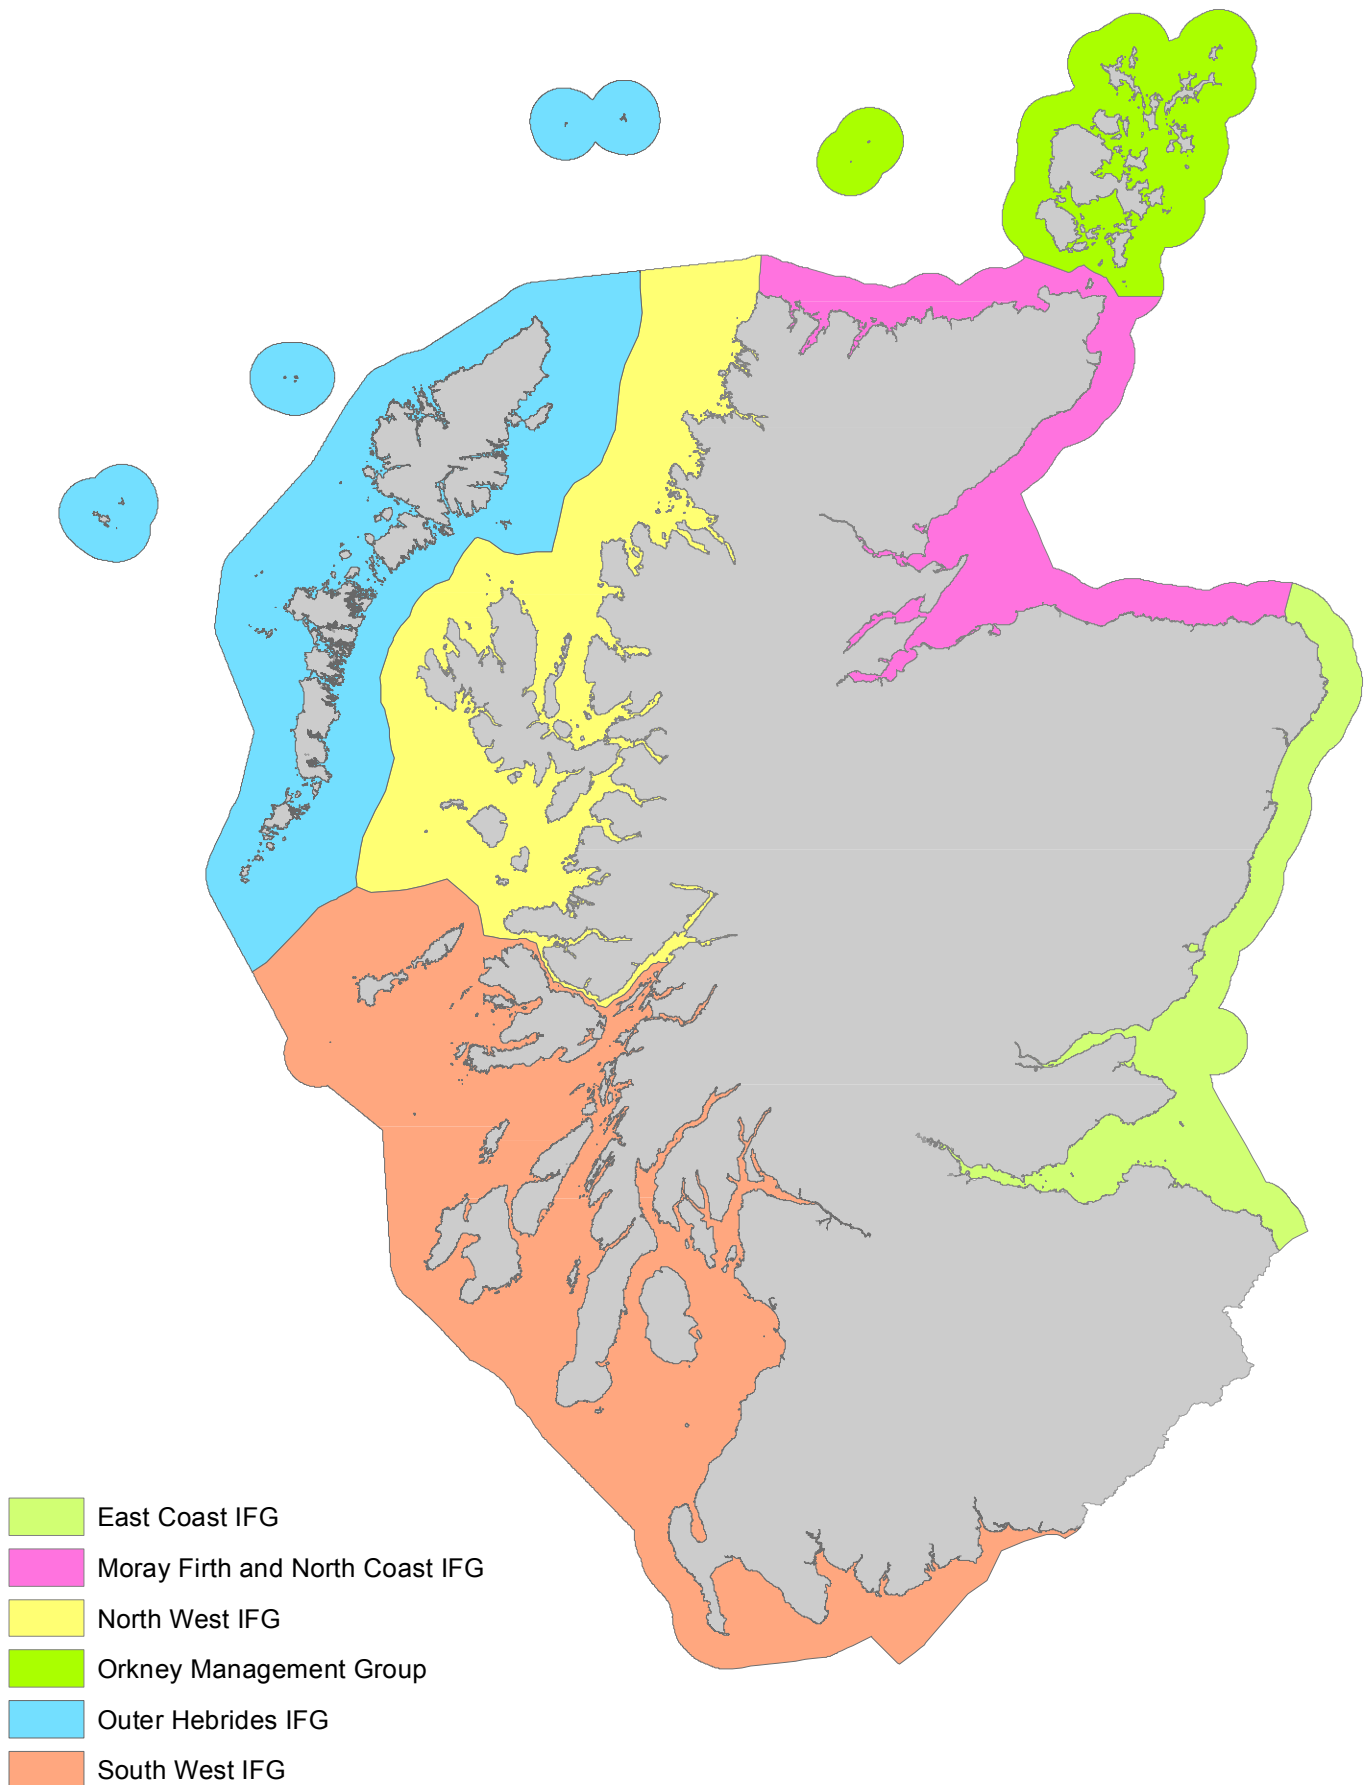

Inshore Fisheries Groups (IFGs) 2013

Projection: British National Grid.
Scale: 1:2,500,000
© Crown copyright and database right (2012). All rights reserved.
Ordnance Survey Licence number 100024655